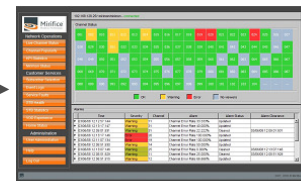

MiriMON[®] - High Level Architecture

Software Agent on Consumer Device

Central Server

Reporting Screens

Customer Care

Network & Service Operations

Device Management

Business Intelligence