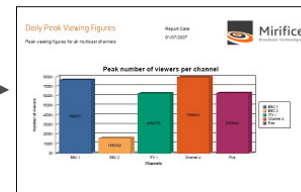

MiriMON[®] - High Level Architecture

Software Agent on Consumer Device

Central Server

Reporting Screens

Customer Care

Network & Service Operations

Device Management

Business Intelligence